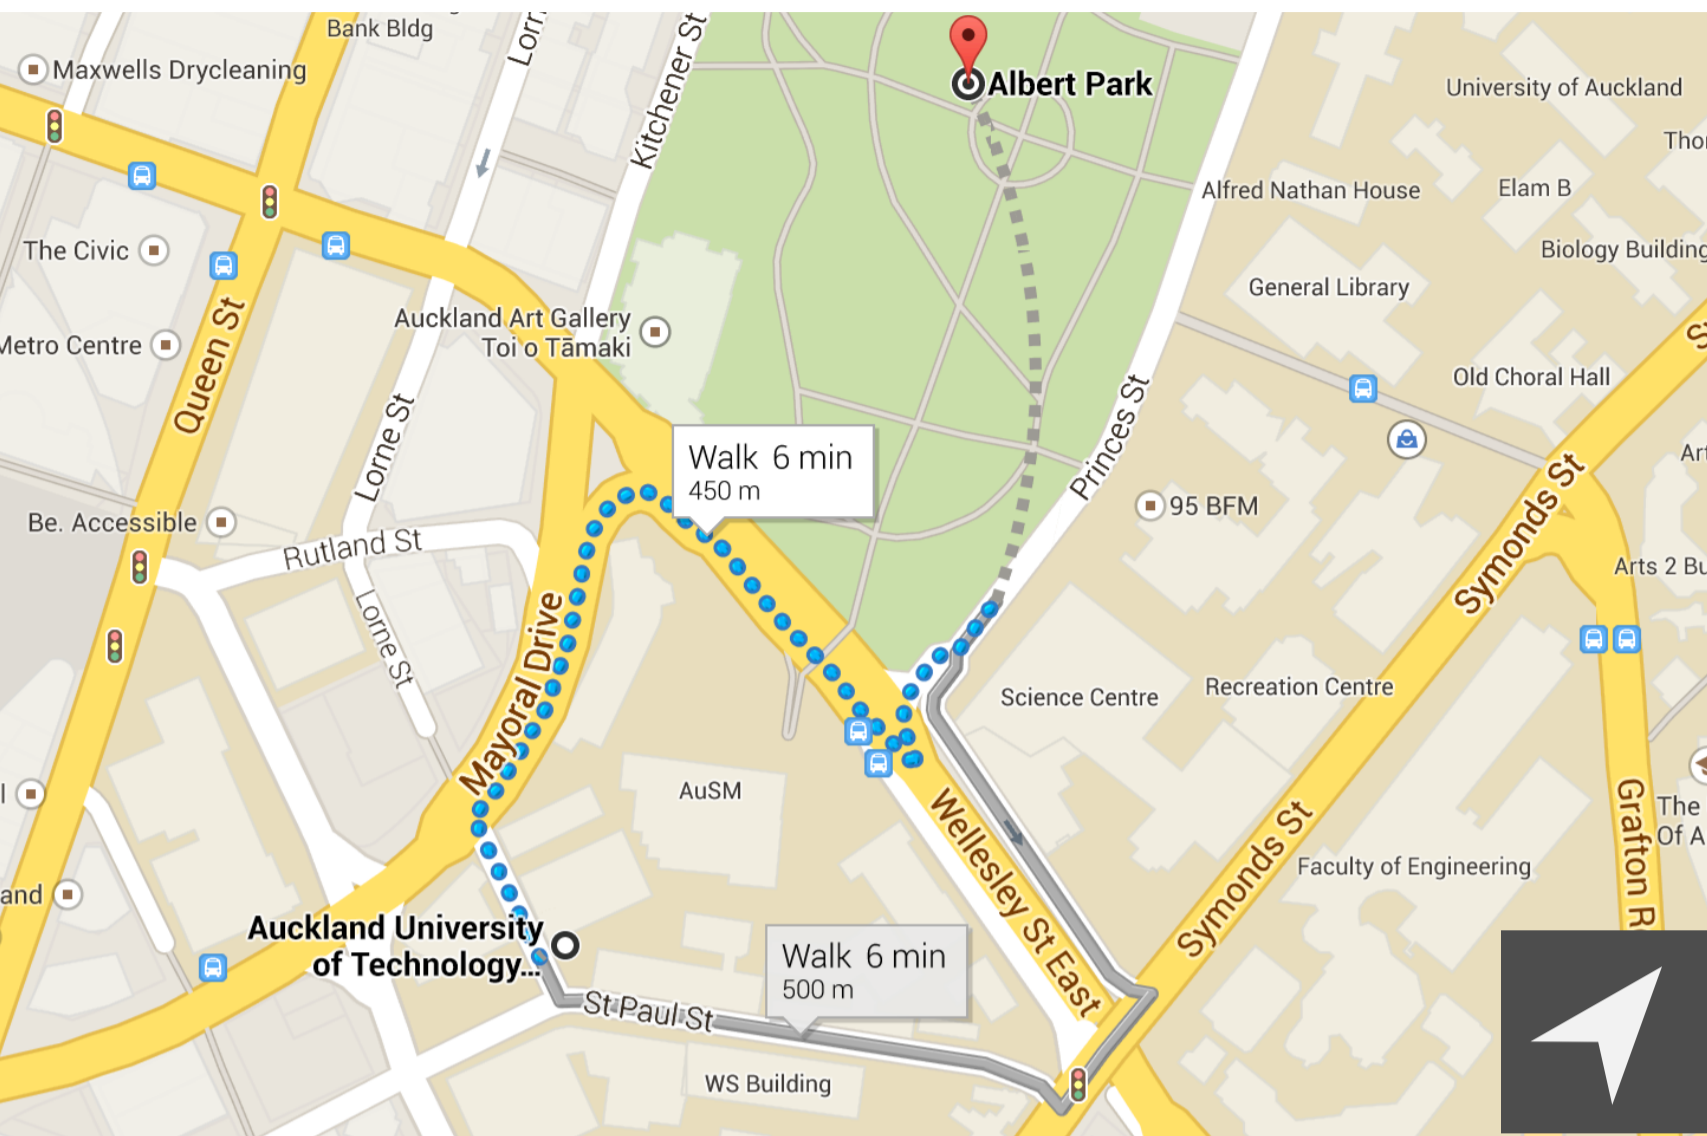

Albert Park

Instructions

- Head **northwest** on **Governor Fitzroy Pl** toward **Mayoral Drive**
  63 m
  Use caution - may involve errors or sections not suited for walking
- Turn **right** onto **Mayoral Drive**
  190 m
- Continue onto **Wellesley St East**
  130 m
- Sharp **left** to stay on **Wellesley St East**
  20 m
- Slight **right** onto **Princes St**
   Destination will be on the left
  66 m

I've made it!