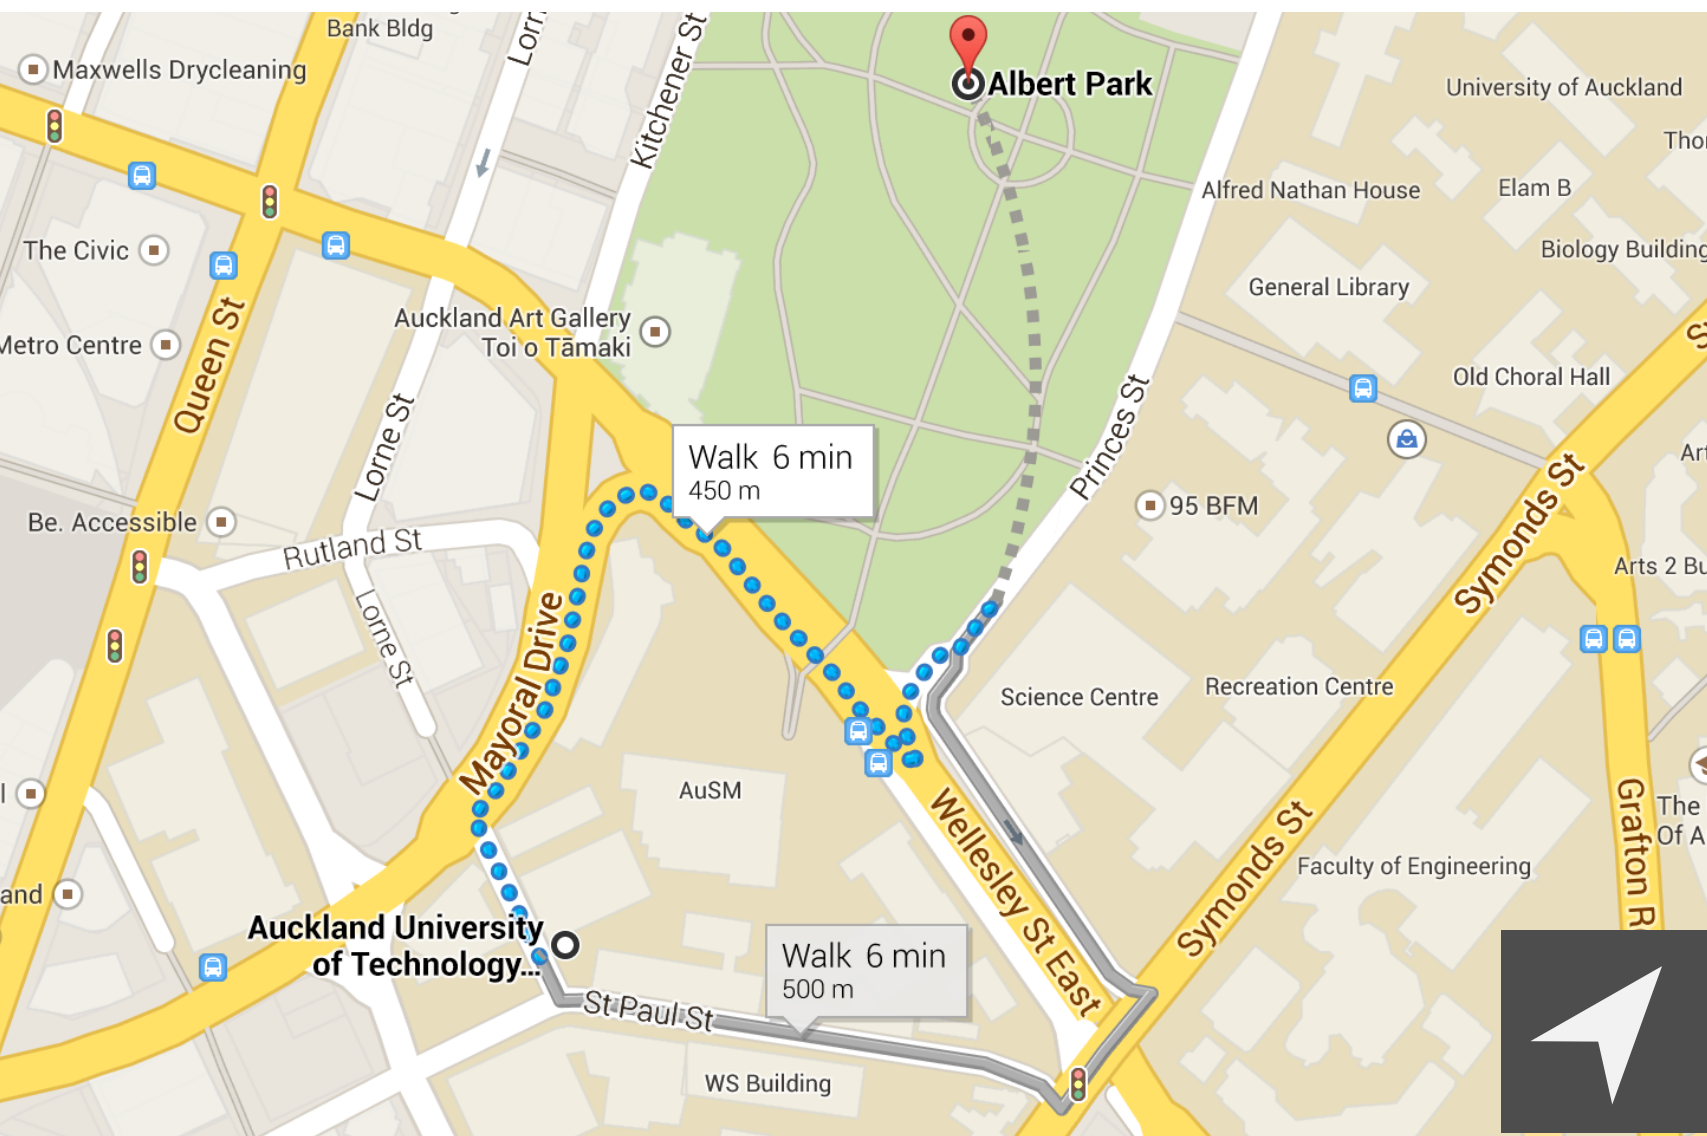

214m away

Reading ✓

Quiet ✓

Trees ✓

People Watching ✓

Grass ✓

Go there now

Save for later

Albert Park

Instructions

↑ Head northwest on Governor Fitzroy Pl toward Mayoral Drive

63 m

Use caution - may involve errors or sections not suited for walking

↘ Turn right onto Mayoral Drive

190 m

↑ Continue onto Wellesley St East

130 m

↙ Sharp left to stay on Wellesley St East

20 m

↗ Slight right onto Princes St

i Destination will be on the left

66 m

I've made it!

You made it to **Albert Park!**